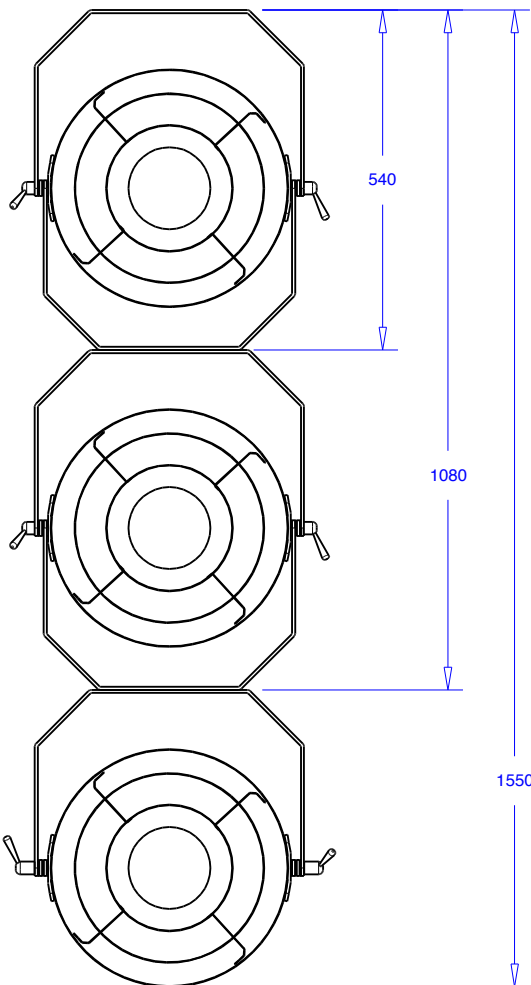

measurements are target values

Product:	retro-look luminaire 60W dia: 38
Code:	ARADRED38

double bracket 180°

double bracket floorstand

double / single bracket assembly

measurements are target values

Product: retro-look luminaire 60W dia: 38