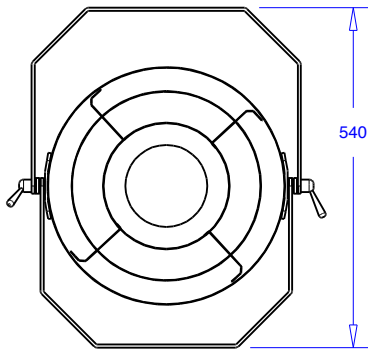

measurements are target values

Product:	retro-look luminaire 60W dia: 38
Code:	ARADRED38

double bracket 180°

double bracket floorstand

double / single bracket assembly

measurements are target values

Product: retro-look luminaire 60W dia: 38