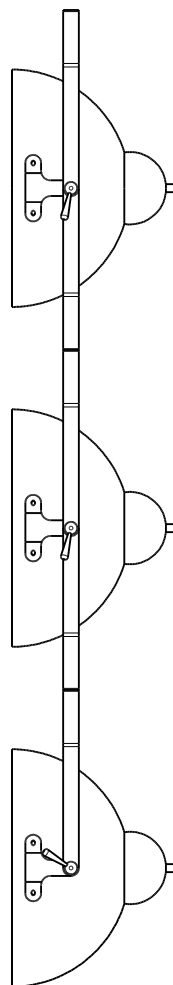

measurements are target values

Product:	retro-look luminaire 60W dia: 38
Code:	ARADRED38

double bracket 180°

double bracket floorstand

double / single bracket assembly

measurements are target values

Product: retro-look luminaire 60W dia: 38

Code: ARADRED38

ADMIRAL
STAGING ESSENTIALS