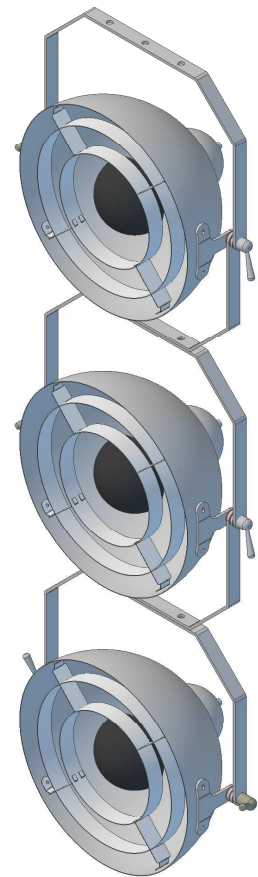

measurements are target values

Product:	retro-look luminaire 60W dia: 38
Code:	ARADRED38

double bracket 180°

double bracket floorstand

double / single bracket assembly

measurements are target values

Product: retro-look luminaire 60W dia: 38

Code: ARADRED38

ADMIRAL
STAGING ESSENTIALS