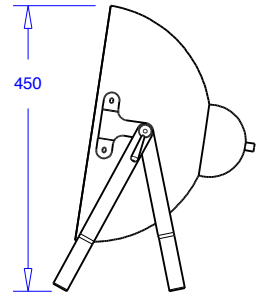

measurements are target values

Product:	retro-look luminaire 60W dia: 38
Code:	ARADRED38

double bracket 180°

double bracket floorstand

double / single bracket assembly

measurements are target values

Product: retro-look luminaire 60W dia: 38